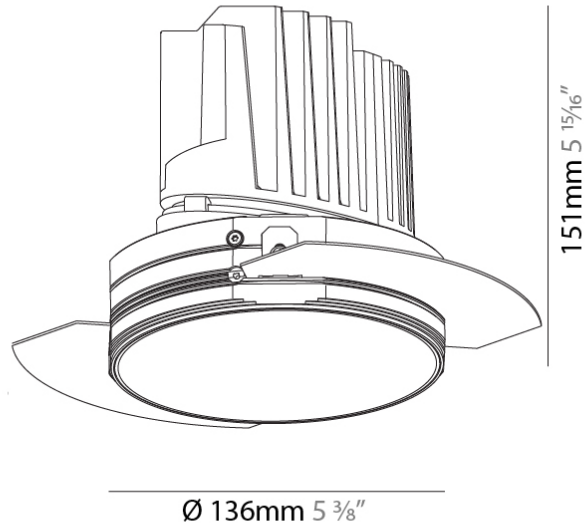

ELECTRICAL

Lamp Type: LED (Zhaga Standard)
Input Wattage (W): 28
Total Output Wattage (W): 26.4
Dimming: Tri-Mode (Non-Dimming and Phase Dimming (120Vac only) and 0-10V Dimming)
Driver Included: No
Driver Location: Recessed Housing
Driver Type: Constant Current - Universal
Driver Class: Class 2
Housing: See components
Input Voltage (V): 120 - 277
Constant Current (MA): 700

LED

Number of LEDs: 1
Color Temperature (°K): 2700 / 3000 / 3500 / 4000
Max. Delivered Lumen (lm): 2156 / 2244 / 2377 / 2425
Nominal Lumen (lm): 2909 / 3028 / 3208 / 2373
CRI: >90 CRI
Lamp Life (hrs): 50000
Upon Request: RGB-W Tunable White Special Color Temperature Special LED

OPTICAL

Reflector°: 18 / 34
Optic°: Lens Pack - No Lens / Linear Spread Lens / Honeycomb / Spread Lens
Adjustability: Fixed
Upon Request: Special Beam Angles

RATINGS AND CERTIFICATIONS

382, F 416-247-9319, www.zaneen.com
Certified and tested for North American standards at the end of the existing Model #. For assistance on 'custom' specifications, contact zteam@zaneen.com.
In a constant effort to supply the best product, we reserve the right to change specifications or materials without notice. The most recent specification sheets are found at zaneen.com
IP rating: IP20